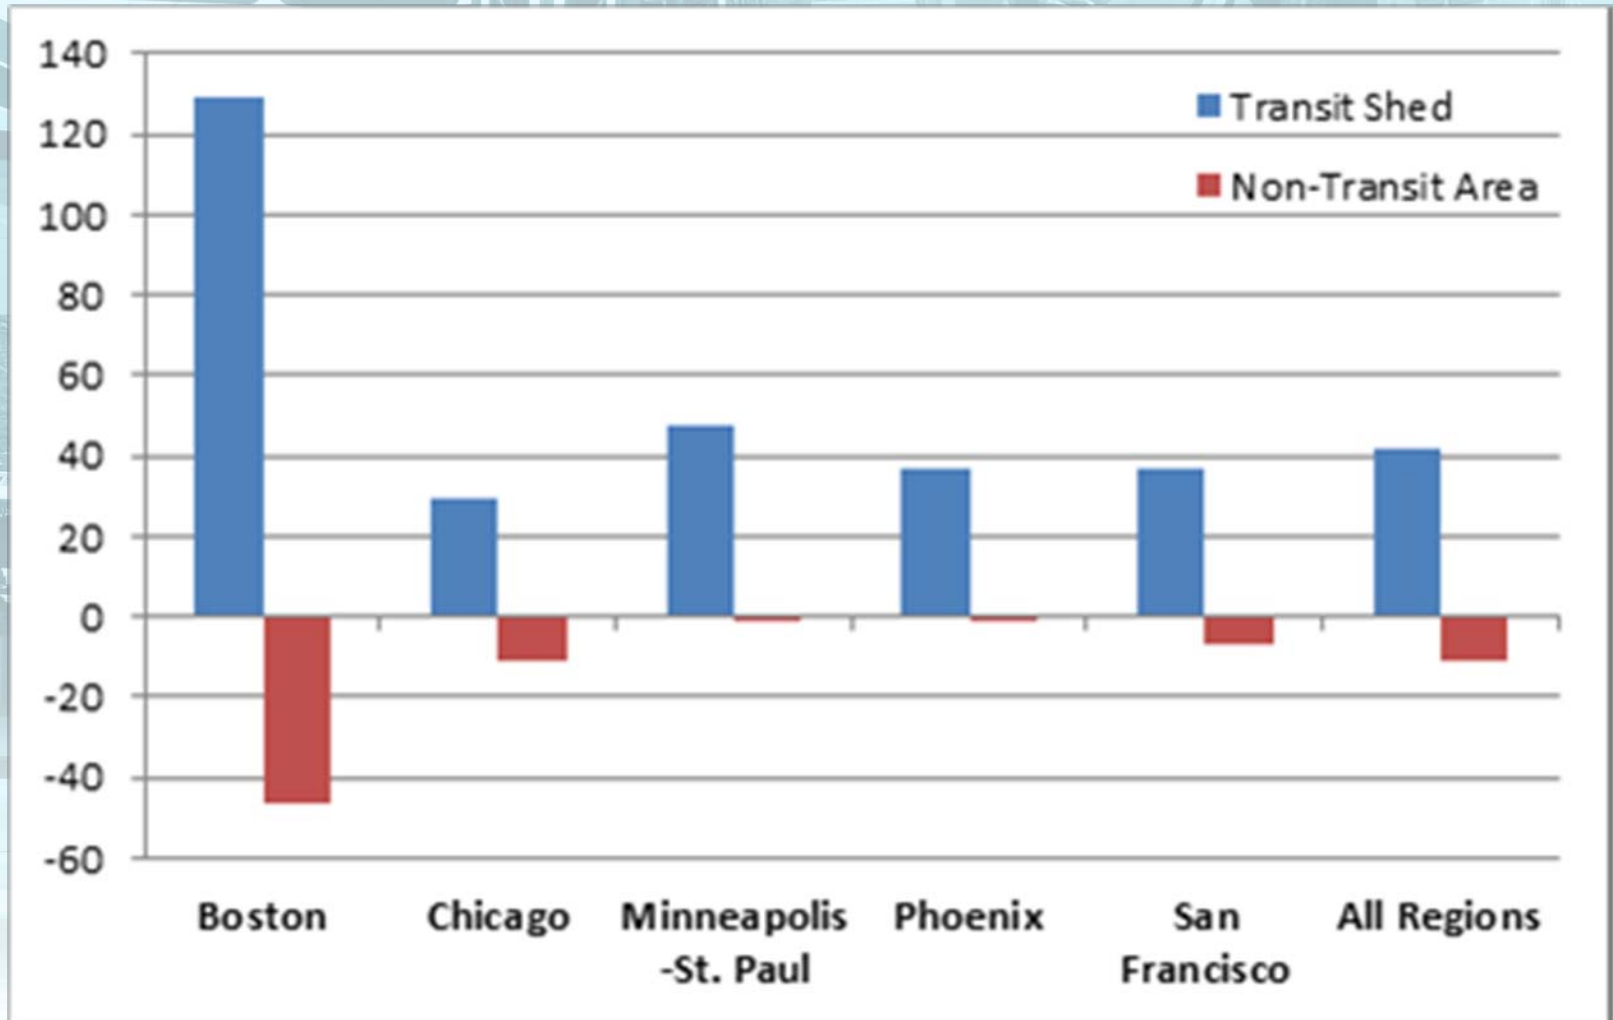

The New Real Estate Mantra

Location Near Public Transportation

NATIONAL
ASSOCIATION of
REALTORS®

Public Transportation Keeps Property Values High

Communities are Being Built Around Public Transportation

St. Paul/Minneapolis

San Francisco

Chicago

Phoenix

Boston

Public Transportation Supports Strong Communities

The New Real Estate Mantra

Location Near Public Transportation

NATIONAL
ASSOCIATION of
REALTORS®